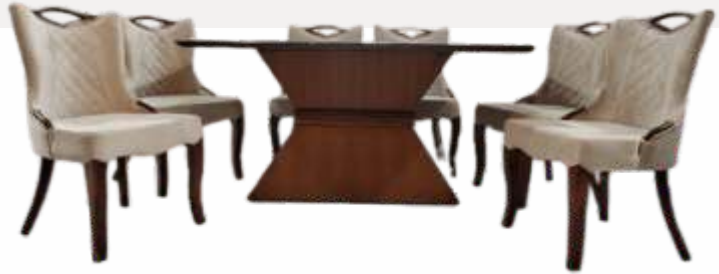

DINING TABLE MARBLE TOP

SR. 16 | EYE P DINING SET 6 + 1

TABLE

Dimensions (in inch)	Length	Depth	Height
	48	24	30

CHAIR

Dimensions (in inch)	Length	Depth	Height
	20	18	36
Marble	60 x 36		
Seater	6		

SR. 17 | MINAR DINING SET 4 + 1